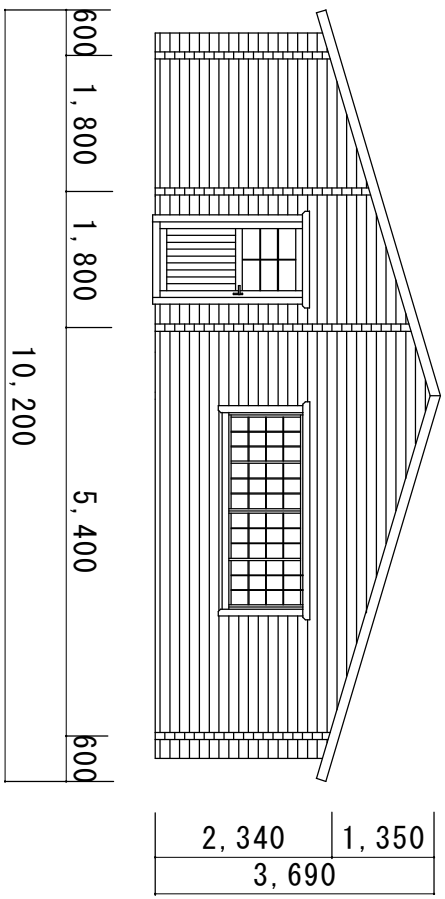

Bruzas 40

Thickness=60mm, 95mm
No frame, joists, windows