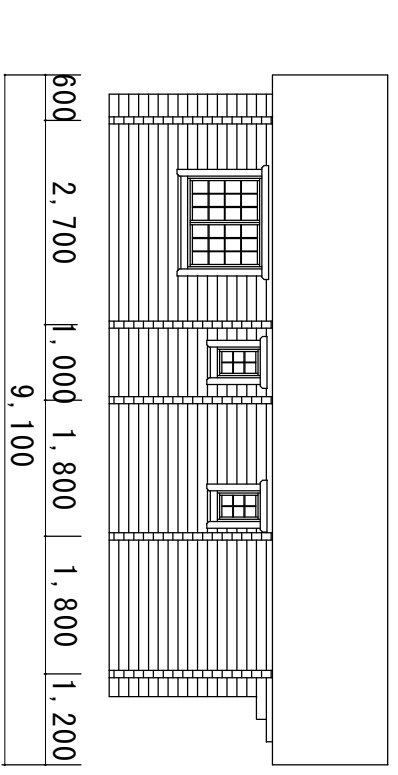

Bruzas 40

Thickness=60mm, 95mm
No frame, joists, windows