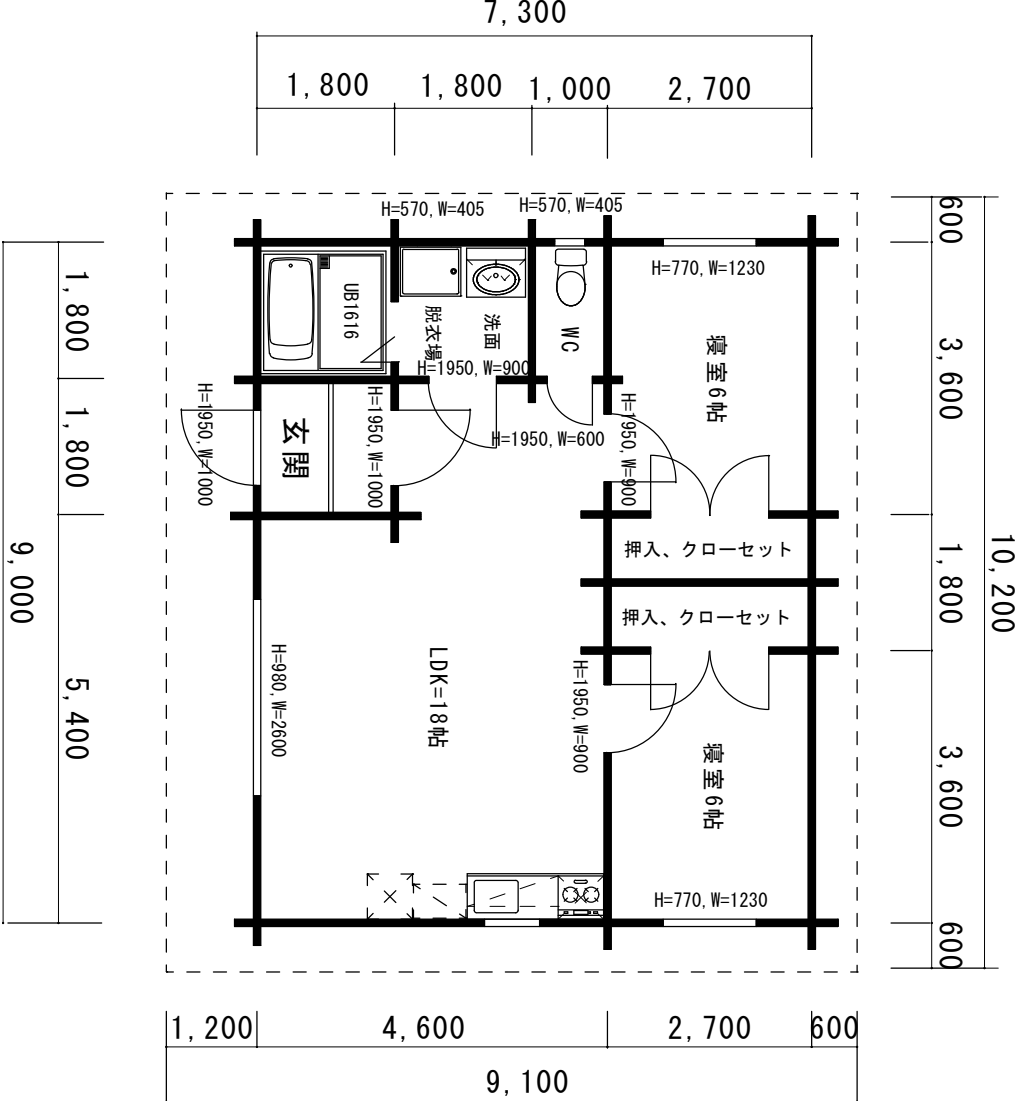

Bruzas 40

Thickness=60mm, 95mm
No frame, joists, windows