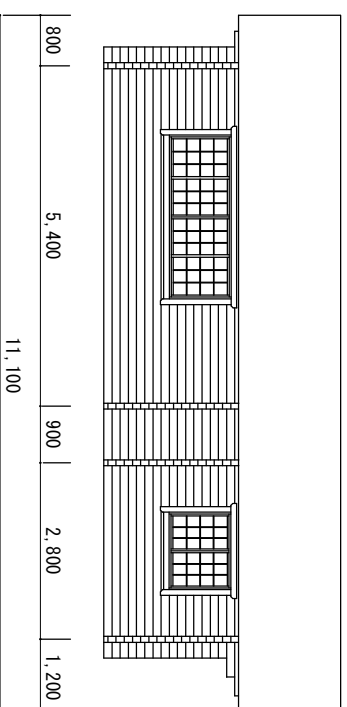

Bruzas 53

thickness=60, 95mm

need=terrace boards

without=frame, joists and windows