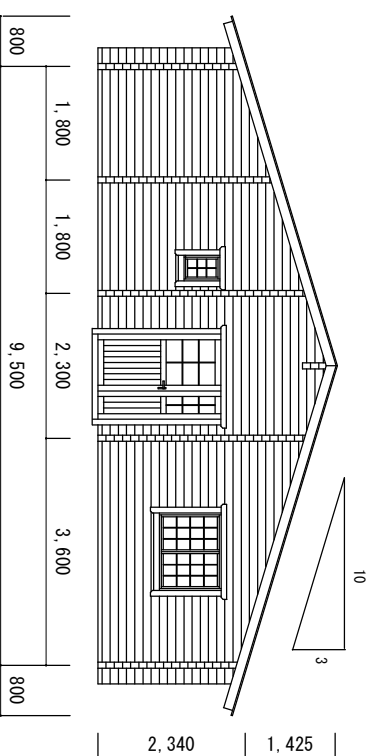

Bruzas 53

thickness=60, 95mm

need=terrace boards

without=frame, joists and windows