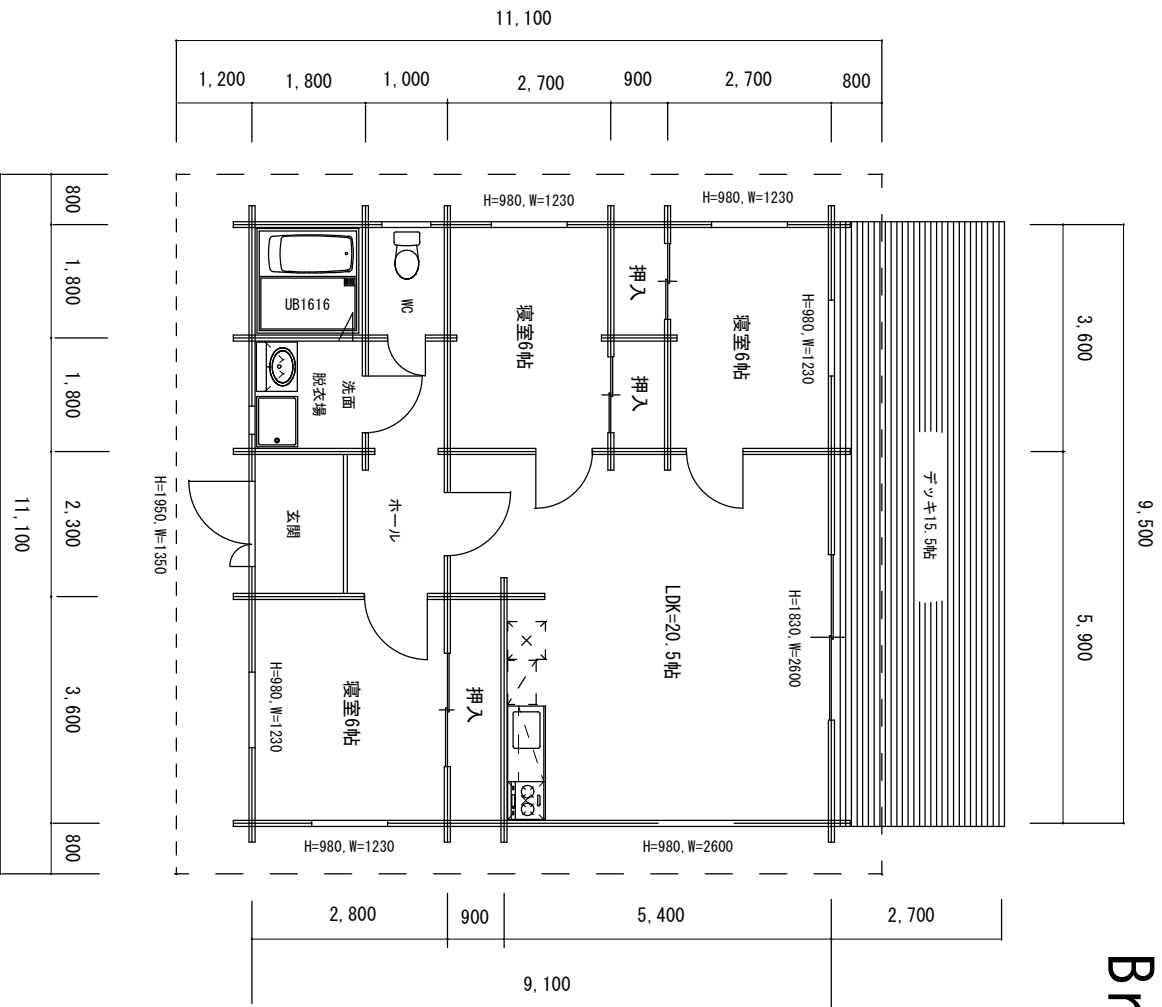

Bruzas 53

thickness=60, 95mm

need=terrace boards

without=frame, joists and windows